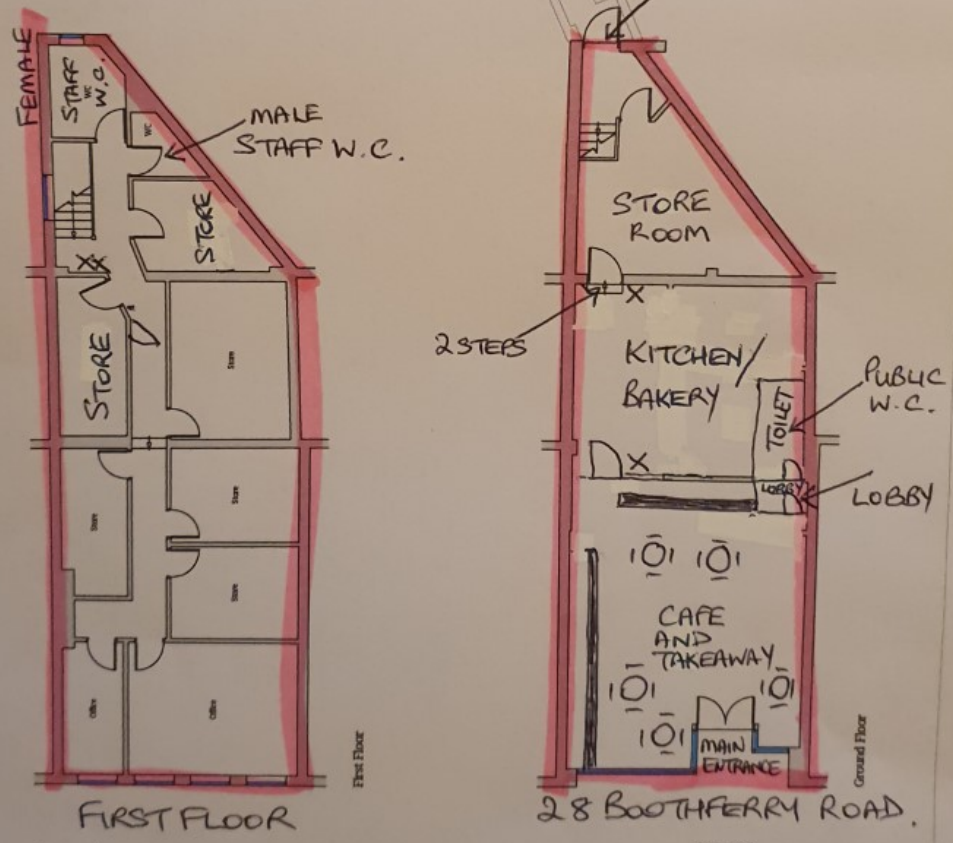

turton ASSOCIATES  
 KA de Cobain Ltd.  
 Proposed Change of Use  
 28 Boothferry Road  
 Google  
 DNI4 SDA  
 Ground & First Floor Plan  
 -as existing-  
 1:100 @ A3  
 November 2020  
 20.29998-03

28 BOOTHFERRY ROAD  
GOOLE  
DNI4 SDA

- KEY  
 ■ = SALES COUNTERS  
 D = DOORWAY  
 X = FIRE EXTINGUISHERS  
 |O| = TABLES AND CHAIRS FOR 20 PEOPLE  
 ■ = Boundary of licensable premises