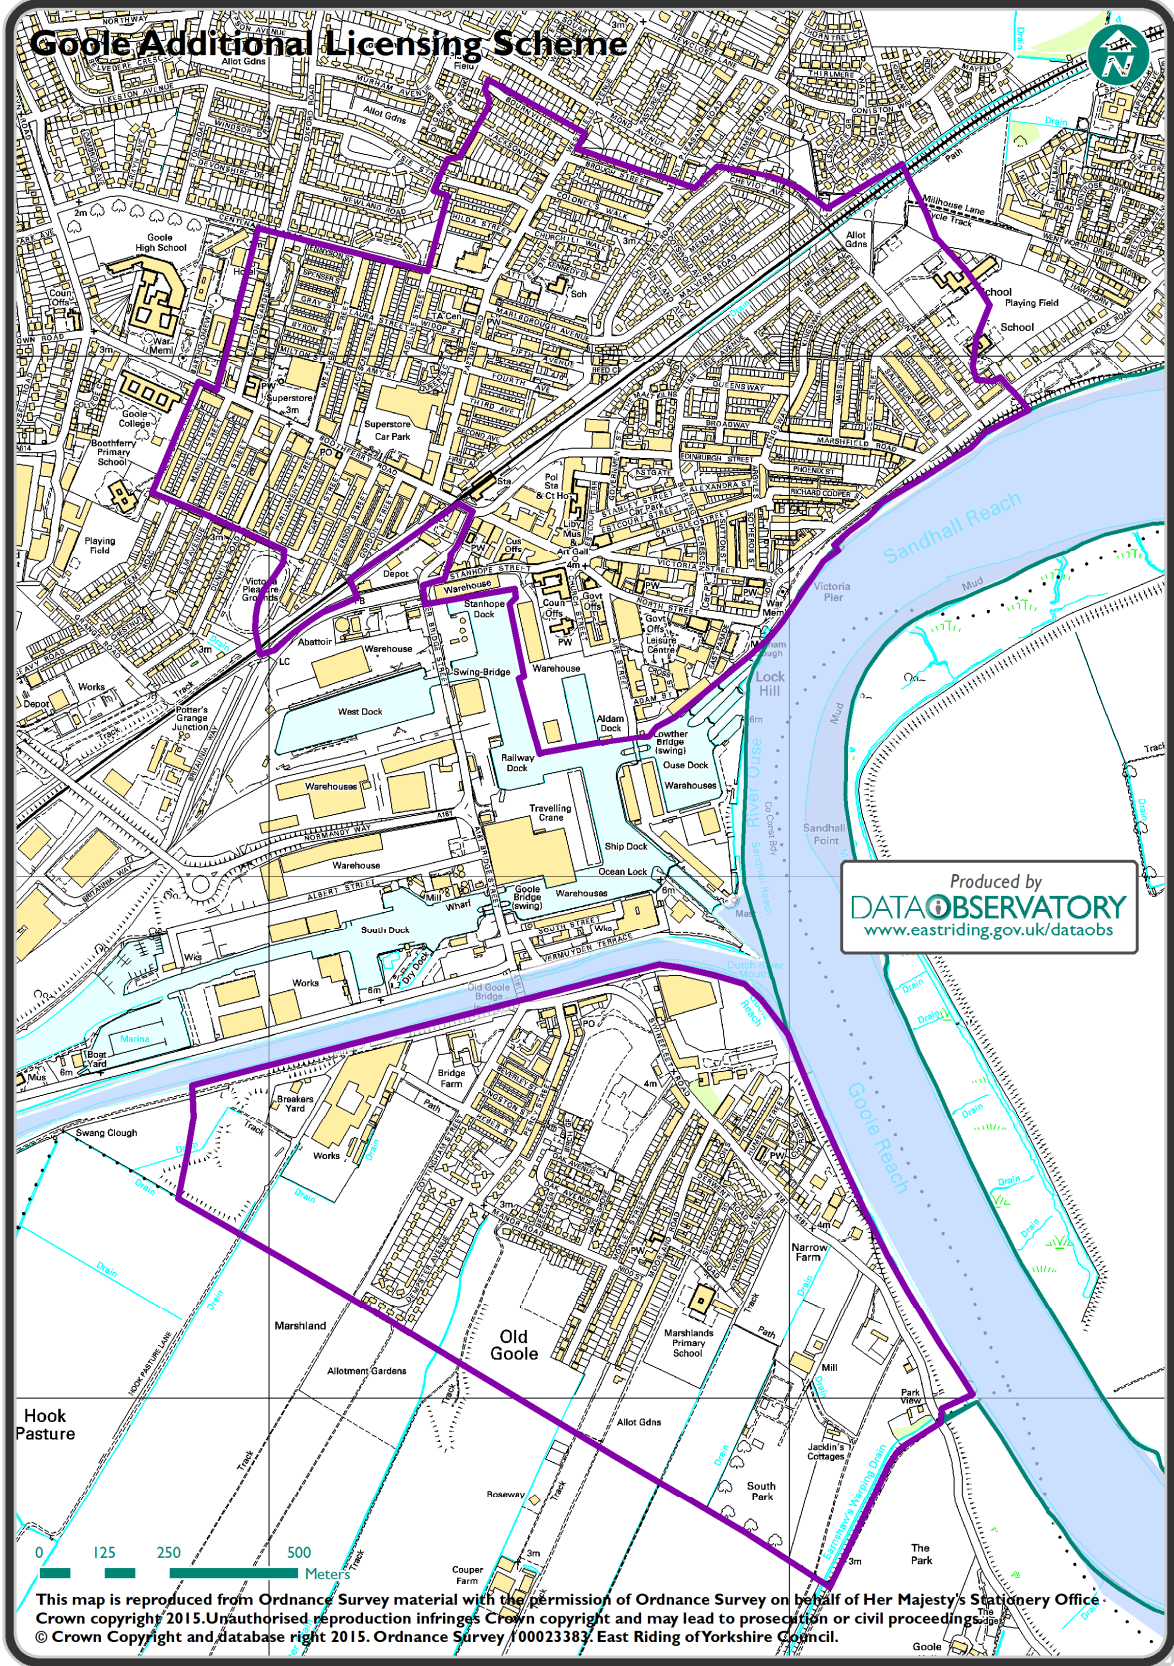

# Goole Additional Licensing Scheme

Produced by  
**DATA OBSERVATORY**  
[www.eastriding.gov.uk/dataobs](http://www.eastriding.gov.uk/dataobs)

This map is reproduced from Ordnance Survey material with the permission of Ordnance Survey on behalf of Her Majesty's Stationery Office. Crown copyright 2015. Unauthorised reproduction infringes Crown copyright and may lead to prosecution or civil proceedings.  
© Crown Copyright and database right 2015. Ordnance Survey 100023383. East Riding of Yorkshire Council.