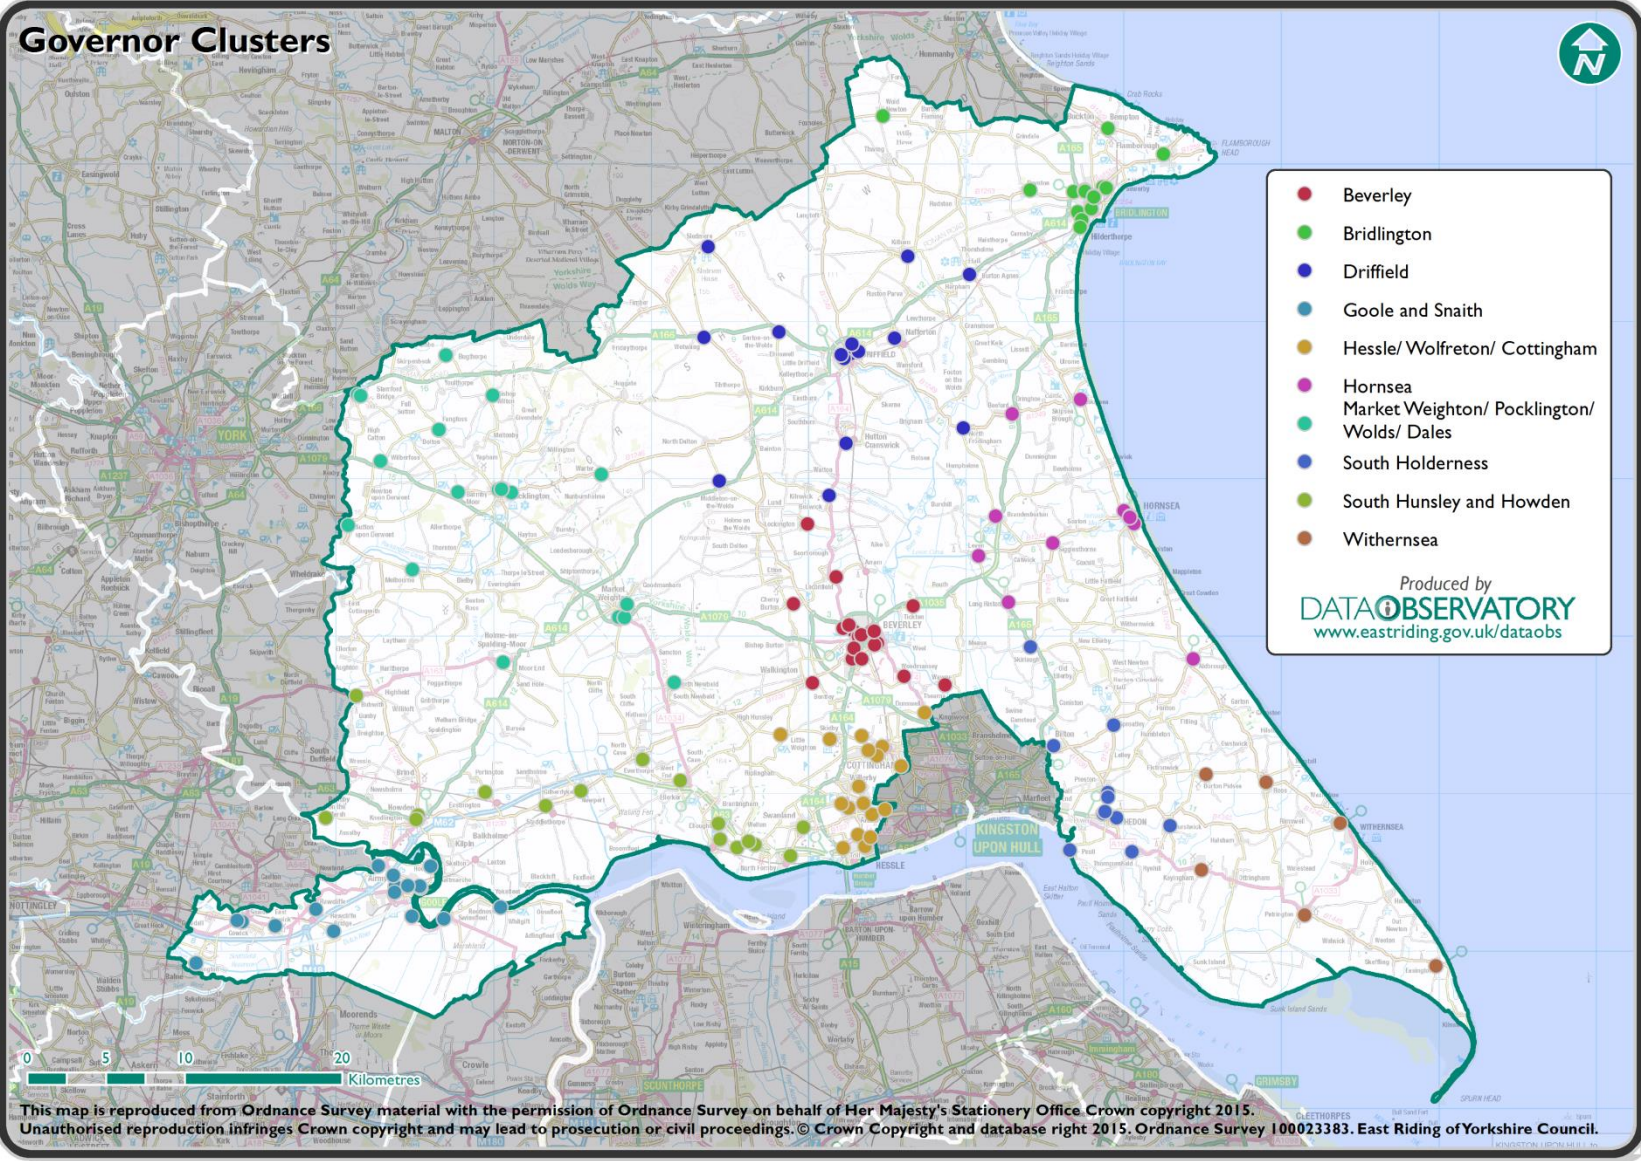

# Governor Clusters

- Beverley
  - Bridlington
  - Driffield
  - Goole and Snaith
  - Hessle/ Wolfreton/ Cottingham
  - Hornsea
  - Market Weighton/ Pocklington/ Wolds/ Dales
  - South Holderness
  - South Hunsley and Howden
  - Withernsea
- Produced by  
**DATA OBSERVATORY**  
[www.eastriding.gov.uk/dataobs](http://www.eastriding.gov.uk/dataobs)

This map is reproduced from Ordnance Survey material with the permission of Ordnance Survey on behalf of Her Majesty's Stationery Office. Crown copyright 2015. Unauthorised reproduction infringes Crown copyright and may lead to prosecution or civil proceedings. © Crown Copyright and database right 2015. Ordnance Survey 100023383. East Riding of Yorkshire Council.